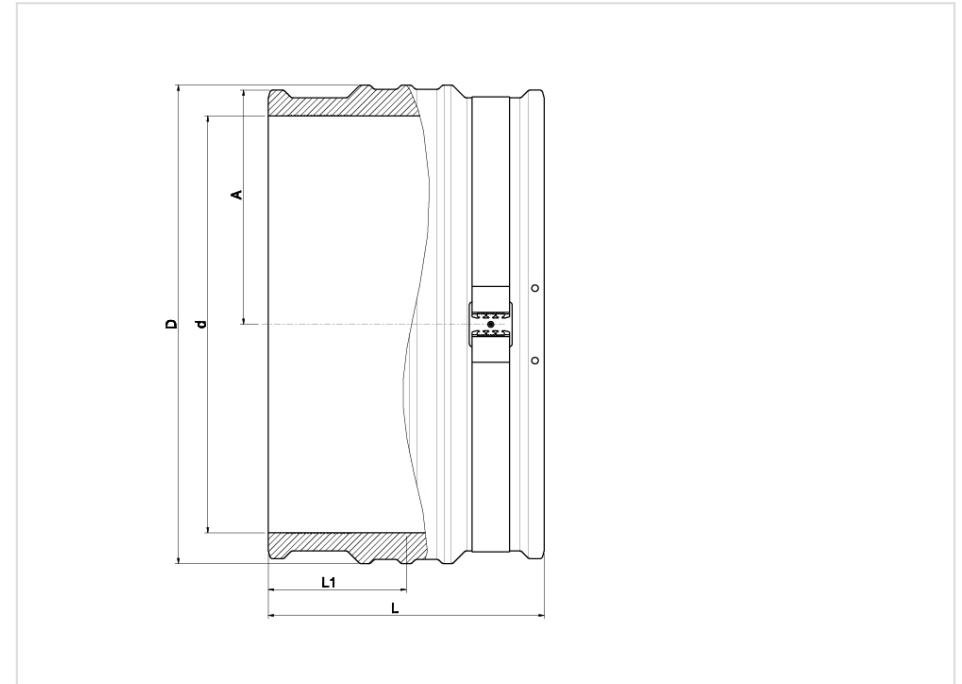

# SUPER LIGHTFIT COUPLER

#4601S3

**Body Material:** PE100

## Family Products

Product Code	dmm	Amm	Dmm	I1mm	Lmm	Pressure Rating Water	Type	Suitable Pipes	Weightg
PF4601S3500	550	272	500	150	300	PN 6.4	Monofilar, with straps	SDR 11 to SDR 41	11800
PF4601S3560	620	310	560	155	310	PN 6.4	Monofilar, with straps	SDR 11 to SDR 41	15300
PF4601S3630	693	346	630	160	320	PN 6.4	Monofilar, with straps	SDR 11 to SDR 41	18200
PF4601S3710	775	388	710	190	380	PN 6.4	Bifilar, with straps	SDR 11 to SDR 41	25800
PF4601S3800	876	438	800	200	400	PN 6.4	Bifilar, with straps	SDR 11 to SDR 41	34700
PF4601S3900	983	485	900	210	420	PN 6.4	Bifilar, with straps	SDR 11 to SDR 41	40500
PF4601S31000	1085	534	1000	220	440	PN 6.4	Bifilar, with straps	SDR 11 to SDR 41	48000