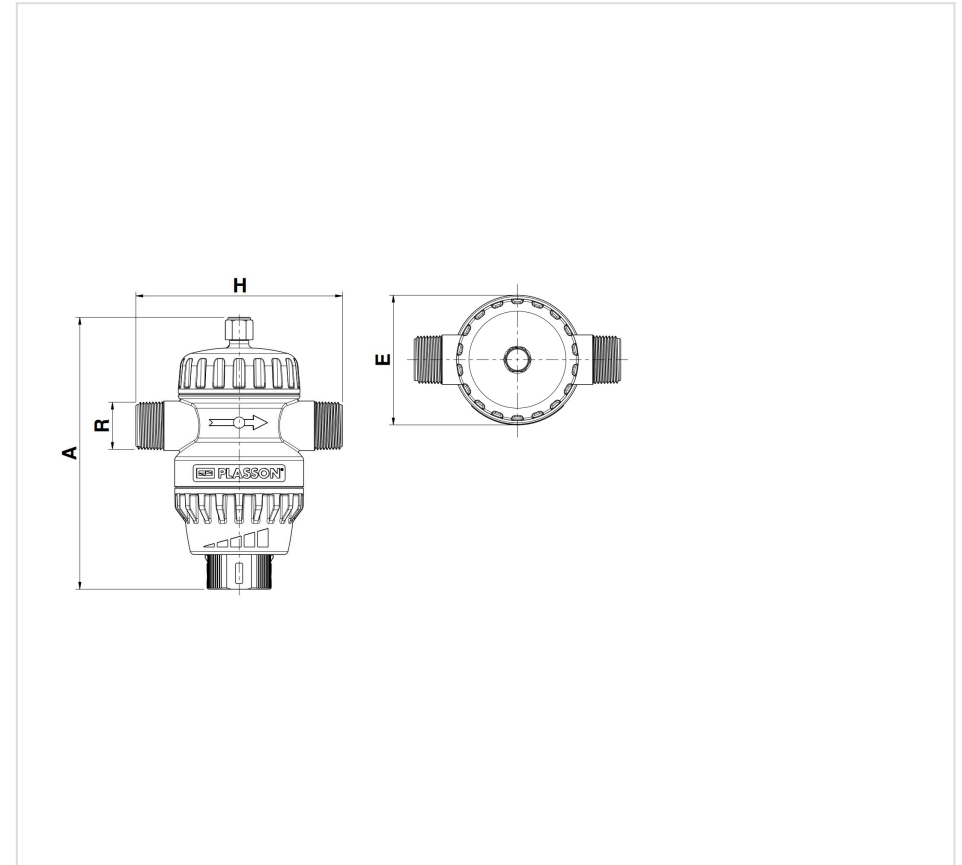

UNIVERSAL PRESSURE REGULATOR UPR 550

#02206

Body Material: Glass Reinforced Polypropylene

Seal Material: EPDM

Family Products

Product Code	Pressure Rating Water	Inlet Pressure	Outlet Pressure	Weight_g
02206500	PN 16	0.5-16 bar	0.5-4.0 bar	700