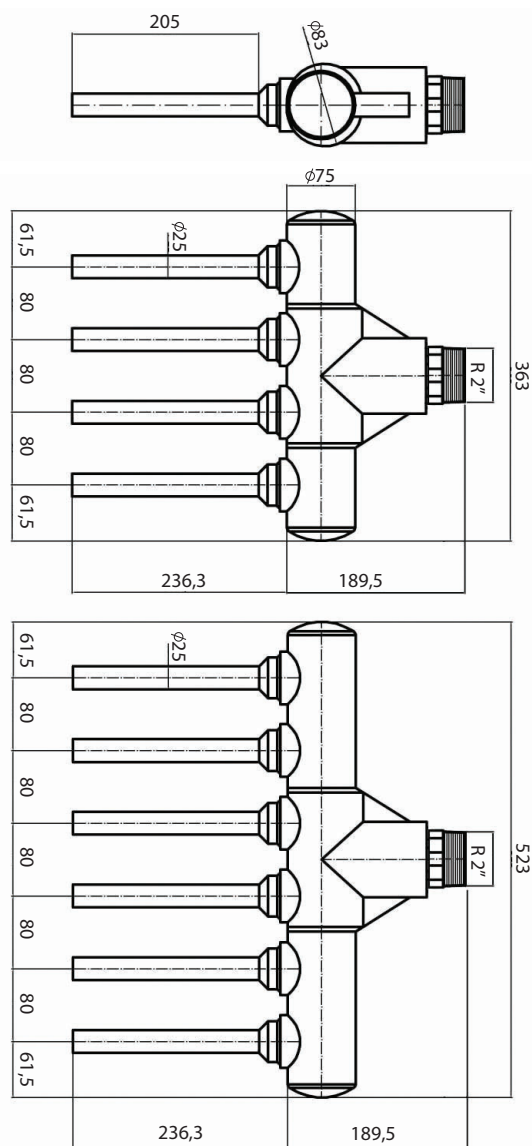

Multiport Manifolds Dimensions

3523 Manifold 2" End feed

3524 Manifold 2" Centre feed

3535 Meter Mount Kit A

3536 Meter Mount Kit B