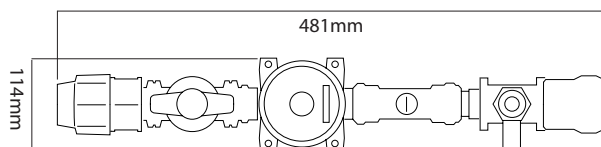

Multiport Manifolds Dimensions

3523 Manifold 2" End feed

3524 Manifold 2" Centre feed

3535 Meter Mount Kit A

3536 Meter Mount Kit B