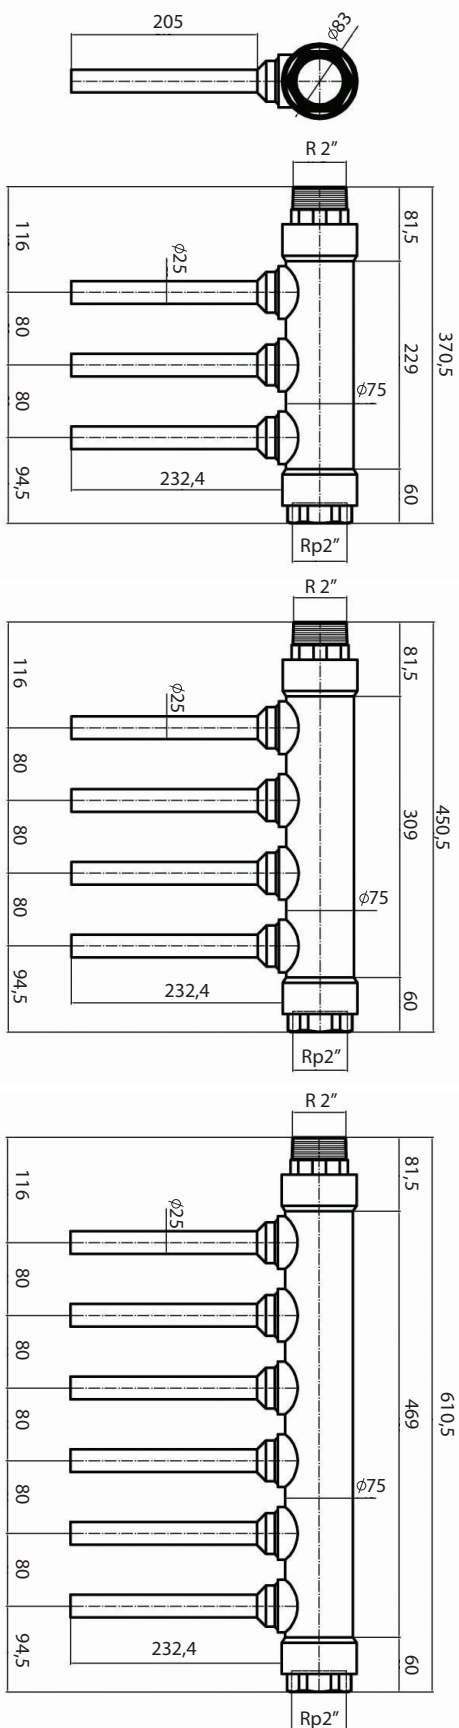

Multiport Manifolds Dimensions

3523 Manifold 2" End feed

3524 Manifold 2" Centre feed

3535 Meter Mount Kit A

3536 Meter Mount Kit B