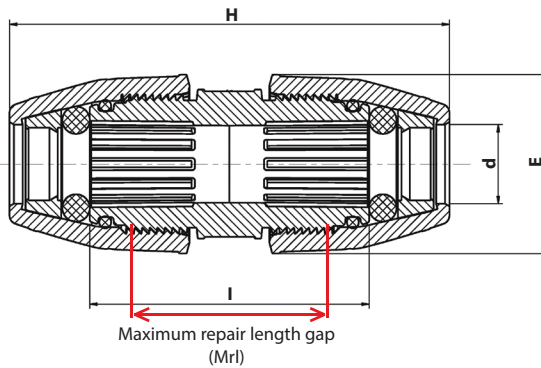

## Key Features:

- Suits a variety of pipe materials
- Zero force pipe insertion  
Slides freely back and forth
- Large section 'O' ring seal  
Compensates for poor pipe quality
- Long sealing area  
Bridge over damaged section or gap between pipes
- PN16, 50 year design life
- WRAS approved

## Connect or repair multiple pipe types with one fitting

1. Body: PPH.
2. Safety seal: EPDM.
3. 'O' ring: EPDM.
4. Grip Ring: Acetal & stainless steel.
5. Nut: PPH.

Code	d (popular pipes)	Mrl	H	I	E
176100024028	24-28 (25mm, 3/4")	90	200	133	66
176100031035	31-35 (32mm, 1")	100	210	143	76
176100040043	40-43 (40mm, 1 1/4")	110	250	151	89
176100048051	48-51 (50mm, 1 1/2")	120	270	158	101
176100060064	60-64 (63mm, 2")	130	310	176	120

**24-28**mm  
0.94"-1.1"

**31-35**mm  
1.22"-1.37"

**40-43**mm  
1.57"-1.69"

**48-51**mm  
1.89"-2.00"

**60-64**mm  
2.36"-2.52"

Global Presence - Local Commitment