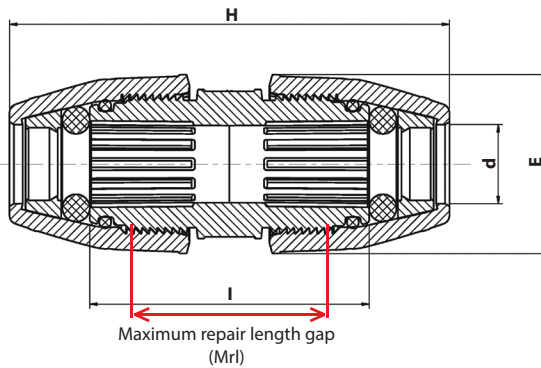

Tel: 01444 244446
Fax: 01444 258683
sales@plasson.co.uk

1761 Universal Slip Coupler

The new innovative solution for water supply pipes.

Key Features:

- Suits a variety of pipe materials
- Zero force pipe insertion
Slides freely back and forth
- Large section 'O' ring seal
Compensates for poor pipe quality
- Long sealing area
Bridge over damaged section or gap between pipes
- PN16, 50 year design life
- WRAS approved

SLIDE N'SEAL

Connect or repair multiple pipe types with one fitting

1. Body: PPH.
2. Safety seal: EPDM.
3. 'O' ring: EPDM.
4. Grip Ring: Acetal & stainless steel.
5. Nut: PPH.

Code	d (popular pipes)	Mrl	H	I	E
176100024028	24-28 (25mm, 3/4")	90	200	133	66
176100031035	31-35 (32mm, 1")	100	210	143	76
176100040043	40-43 (40mm, 1 1/4")	110	250	151	89
176100048051	48-51 (50mm, 1 1/2")	120	270	158	101
176100060064	60-64 (63mm, 2")	130	310	176	120

24-28 mm 0.94"-1.1"	31-35 mm 1.22"-1.37"	40-43 mm 1.57"-1.69"	48-51 mm 1.89"-2.00"	60-64 mm 2.36"-2.52"
-------------------------------	--------------------------------	--------------------------------	--------------------------------	--------------------------------