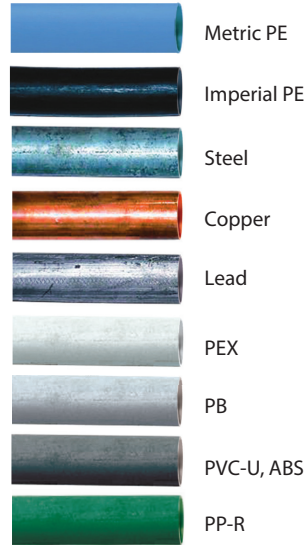

Product Range:

- mechanical
- pushfit
- electrofusion
- valves
- metering
- repair clamps
- threaded
- tools/accessories
- specialist ef tooling

Contact Us:

Plasson UK Ltd
Plasson House
27 Albert Drive
Burgess Hill
West Sussex
RH15 9TN

Tel: 01444 244446
Fax: 01444 258683
sales@plasson.co.uk

1761 Universal Slip Coupler

The new innovative solution for water supply pipes.

Key Features:

- Suits a variety of pipe materials
- Zero force pipe insertion
Slides freely back and forth
- Large section 'O' ring seal
Compensates for poor pipe quality
- Long sealing area
Bridge over damaged section or gap between pipes
- PN16, 50 year design life
- WRAS approved

SLIDE N'SEAL

Connect or repair multiple pipe types with one fitting

1. Body: PPH.
2. Safety seal: EPDM.
3. 'O' ring: EPDM.
4. Grip Ring: Acetal & stainless steel.
5. Nut: PPH.

Code	d (popular pipes)	Mrl	H	I	E
176100024028	24-28 (25mm, 3/4")	90	200	133	66
176100031035	31-35 (32mm, 1")	100	210	143	76
176100040043	40-43 (40mm, 1 1/4")	110	250	151	89
176100048051	48-51 (50mm, 1 1/2")	120	270	158	101
176100060064	60-64 (63mm, 2")	130	310	176	120

24-28 mm 0.94"-1.1"	31-35 mm 1.22"-1.37"	40-43 mm 1.57"-1.69"	48-51 mm 1.89"-2.00"	60-64 mm 2.36"-2.52"
-------------------------------	--------------------------------	--------------------------------	--------------------------------	--------------------------------