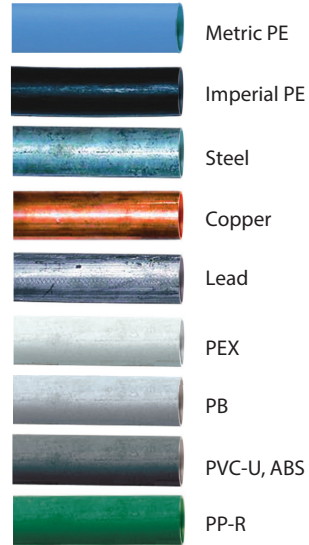

Plasson's comprehensive range of solutions for connecting PE pipe can be found in over 80 countries world-wide.

The combination of Plasson's high quality products and first class customer service make it a world leader in the production of plastic pipe fittings.

Product Range:

- mechanical
- pushfit
- electrofusion
- valves
- metering
- repair clamps
- threaded
- tools/accessories
- specialist ef tooling

Contact Us:

Plasson UK Ltd
Plasson House
27 Albert Drive
Burgess Hill
West Sussex
RH15 9TN

Tel: 01444 244446
Fax: 01444 258683
sales@plasson.co.uk

1761 Universal Slip Coupler

The new innovative solution for water supply pipes.

Key Features:

- Suits a variety of pipe materials
- Zero force pipe insertion
  Slides freely back and forth
- Large section 'O' ring seal
  Compensates for poor pipe quality
- Long sealing area
  Bridge over damaged section or gap between pipes
- PN16, 50 year design life
- WRAS approved

SLIDE N'SEAL