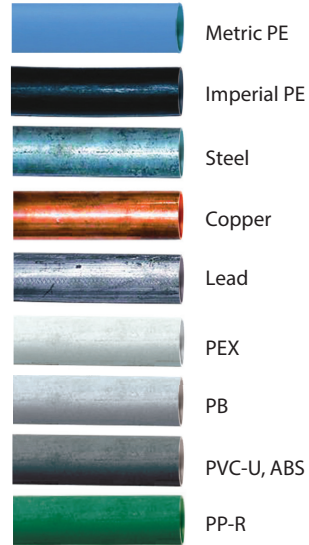

Product Range:

- mechanical
- pushfit
- electrofusion
- valves
- metering
- repair clamps
- threaded
- tools/accessories
- specialist ef tooling

Contact Us:

Plasson UK Ltd
Plasson House
27 Albert Drive
Burgess Hill
West Sussex
RH15 9TN

Tel: 01444 244446
Fax: 01444 258683
sales@plasson.co.uk

1761 Universal Slip Coupler

The new innovative solution for water supply pipes.

Key Features:

- Suits a variety of pipe materials
- Zero force pipe insertion
Slides freely back and forth
- Large section 'O' ring seal
Compensates for poor pipe quality
- Long sealing area
Bridge over damaged section or gap between pipes
- PN16, 50 year design life
- WRAS approved

SLIDE N'SEAL

Connect or repair multiple pipe types with one fitting

1. Body: PPH.
2. Safety seal: EPDM.
3. 'O' ring: EPDM.
4. Grip Ring: Acetal & stainless steel.
5. Nut: PPH.

Code	d (popular pipes)	Mrl	H	I	E
176100024028	24-28 (25mm, 3/4")	90	200	133	66
176100031035	31-35 (32mm, 1")	100	210	143	76
176100040043	40-43 (40mm, 1 1/4")	110	250	151	89
176100048051	48-51 (50mm, 1 1/2")	120	270	158	101
176100060064	60-64 (63mm, 2")	130	310	176	120

24-28 mm 0.94"-1.1"	31-35 mm 1.22"-1.37"	40-43 mm 1.57"-1.69"	48-51 mm 1.89"-2.00"	60-64 mm 2.36"-2.52"
-------------------------------	--------------------------------	--------------------------------	--------------------------------	--------------------------------