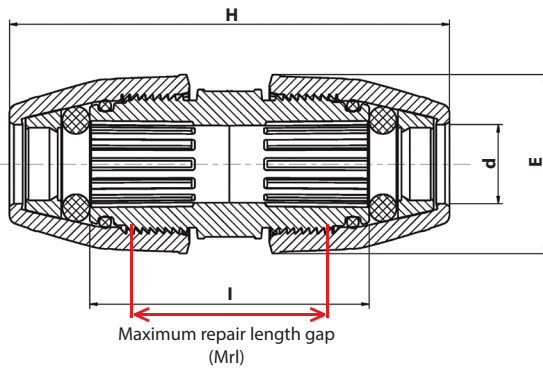

Tel: 01444 244446
Fax: 01444 258683
sales@plasson.co.uk

1761 Universal Slip Coupler

The new innovative solution for water supply pipes.

Key Features:

- Suits a variety of pipe materials
- Zero force pipe insertion
Slides freely back and forth
- Large section 'O' ring seal
Compensates for poor pipe quality
- Long sealing area
Bridge over damaged section or gap between pipes
- PN16, 50 year design life
- WRAS approved

SLIDE N'SEAL

Connect or repair multiple pipe types with one fitting

1. Body: PPH.
2. Safety seal: EPDM.
3. 'O' ring: EPDM.
4. Grip Ring: Acetal & stainless steel.
5. Nut: PPH.

Code	d (popular pipes)	Mrl	H	I	E
176100024028	24-28 (25mm, 3/4")	90	200	133	66
176100031035	31-35 (32mm, 1")	100	210	143	76
176100040043	40-43 (40mm, 1 1/4")	110	250	151	89
176100048051	48-51 (50mm, 1 1/2")	120	270	158	101
176100060064	60-64 (63mm, 2")	130	310	176	120

24-28 mm 0.94"-1.1"	31-35 mm 1.22"-1.37"	40-43 mm 1.57"-1.69"	48-51 mm 1.89"-2.00"	60-64 mm 2.36"-2.52"
-------------------------------	--------------------------------	--------------------------------	--------------------------------	--------------------------------